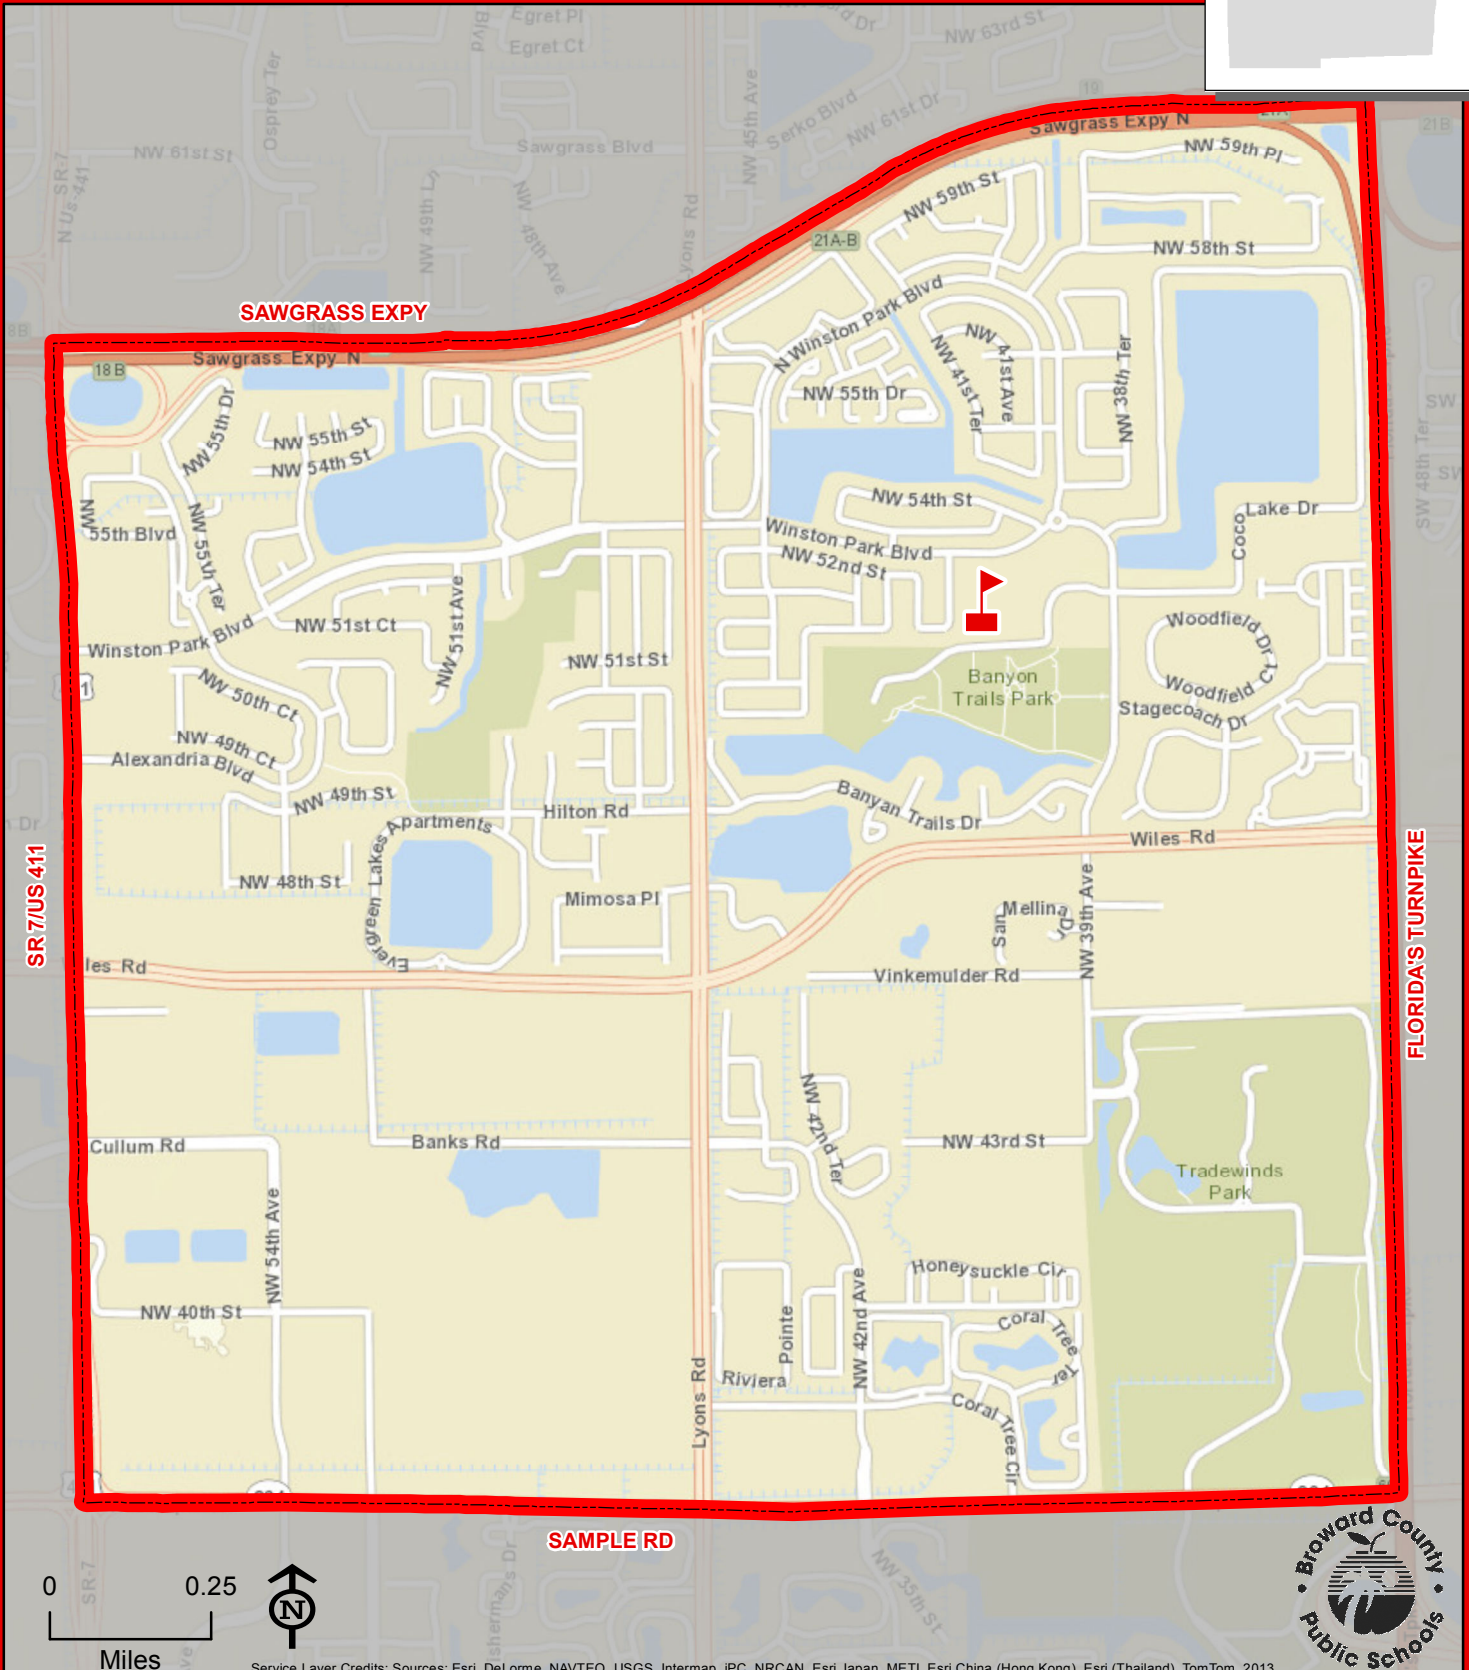

WINSTON PARK ELEMENTARY SCHOOL

4000 WINSTON PARK BOULEVARD
COCONUT CREEK, FLORIDA 33073
754-322-9000

SR 7/US 411

FLORIDA'S TURNPIKE

WINSTON PARK

SAMPLE RD

Service Layer Credits: Sources: Esri, DeLorme, NAVTEQ, USGS, Intermap, IPC, NRCAN, Esri Japan, METI, Esri China (Hong Kong), Esri (Thailand), TomTom, 2013

THIS MAP IS FOR CONCEPTUAL PURPOSES ONLY AND SHOULD NOT BE USED FOR LEGAL BOUNDARY DETERMINATIONS